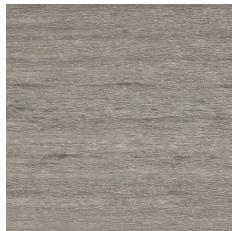

## WOODGRAIN

Check with your sales representative to see if these color options are available in the profile you are looking for.

Birchwood

Natural Teak

Antique Mahogany

Walnut

Brazilian Walnut

Coastal Gray

Driftwood Gray

Seashell